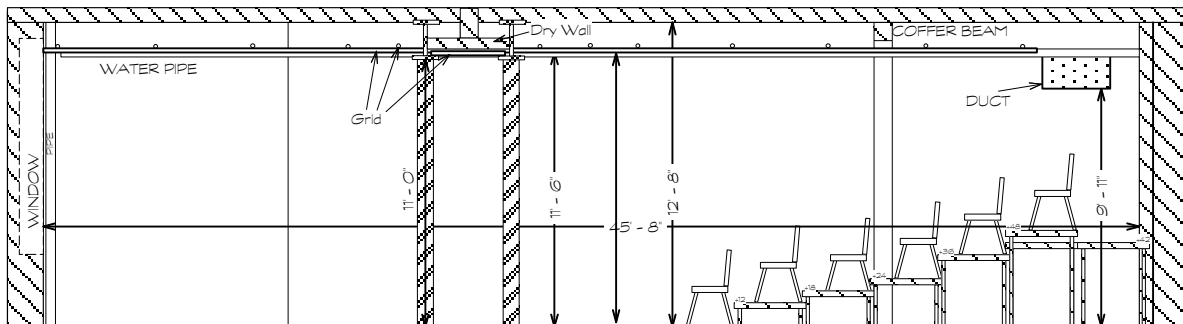

CL SECTION - SR

CL SECTION - SL

Elevation

HERE ARTS CENTER
MAINSTAGE
SECTION / Elevation
SCALE: 1/8" = 1'-0"
August, 2011
Ayumu POE Saegusa