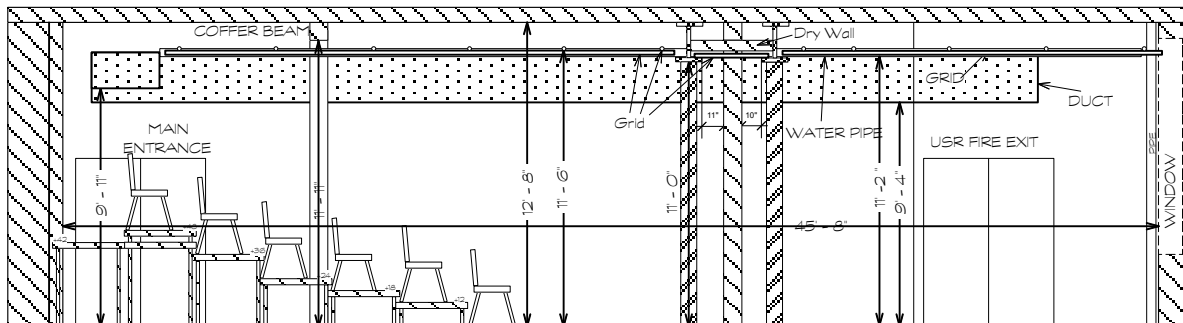

CL SECTION - SR

CL SECTION - SL

Elevation

HERE ARTS CENTER
MAINSTAGE
SECTION / Elevation
SCALE: 1/8" = 1'-0"
August, 2011
Ayumu POE Saegusa