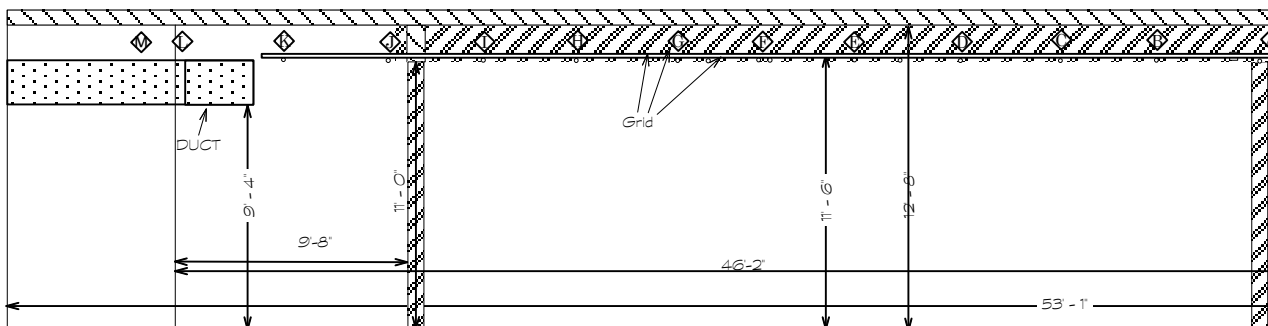

CL SECTION - SR

CL SECTION - SL

Elevation

HERE ARTS CENTER
MAINSTAGE
SECTION / Elevation
SCALE: 1/8" = 1'-0"
August, 2011
Ayumu POE Saegusa